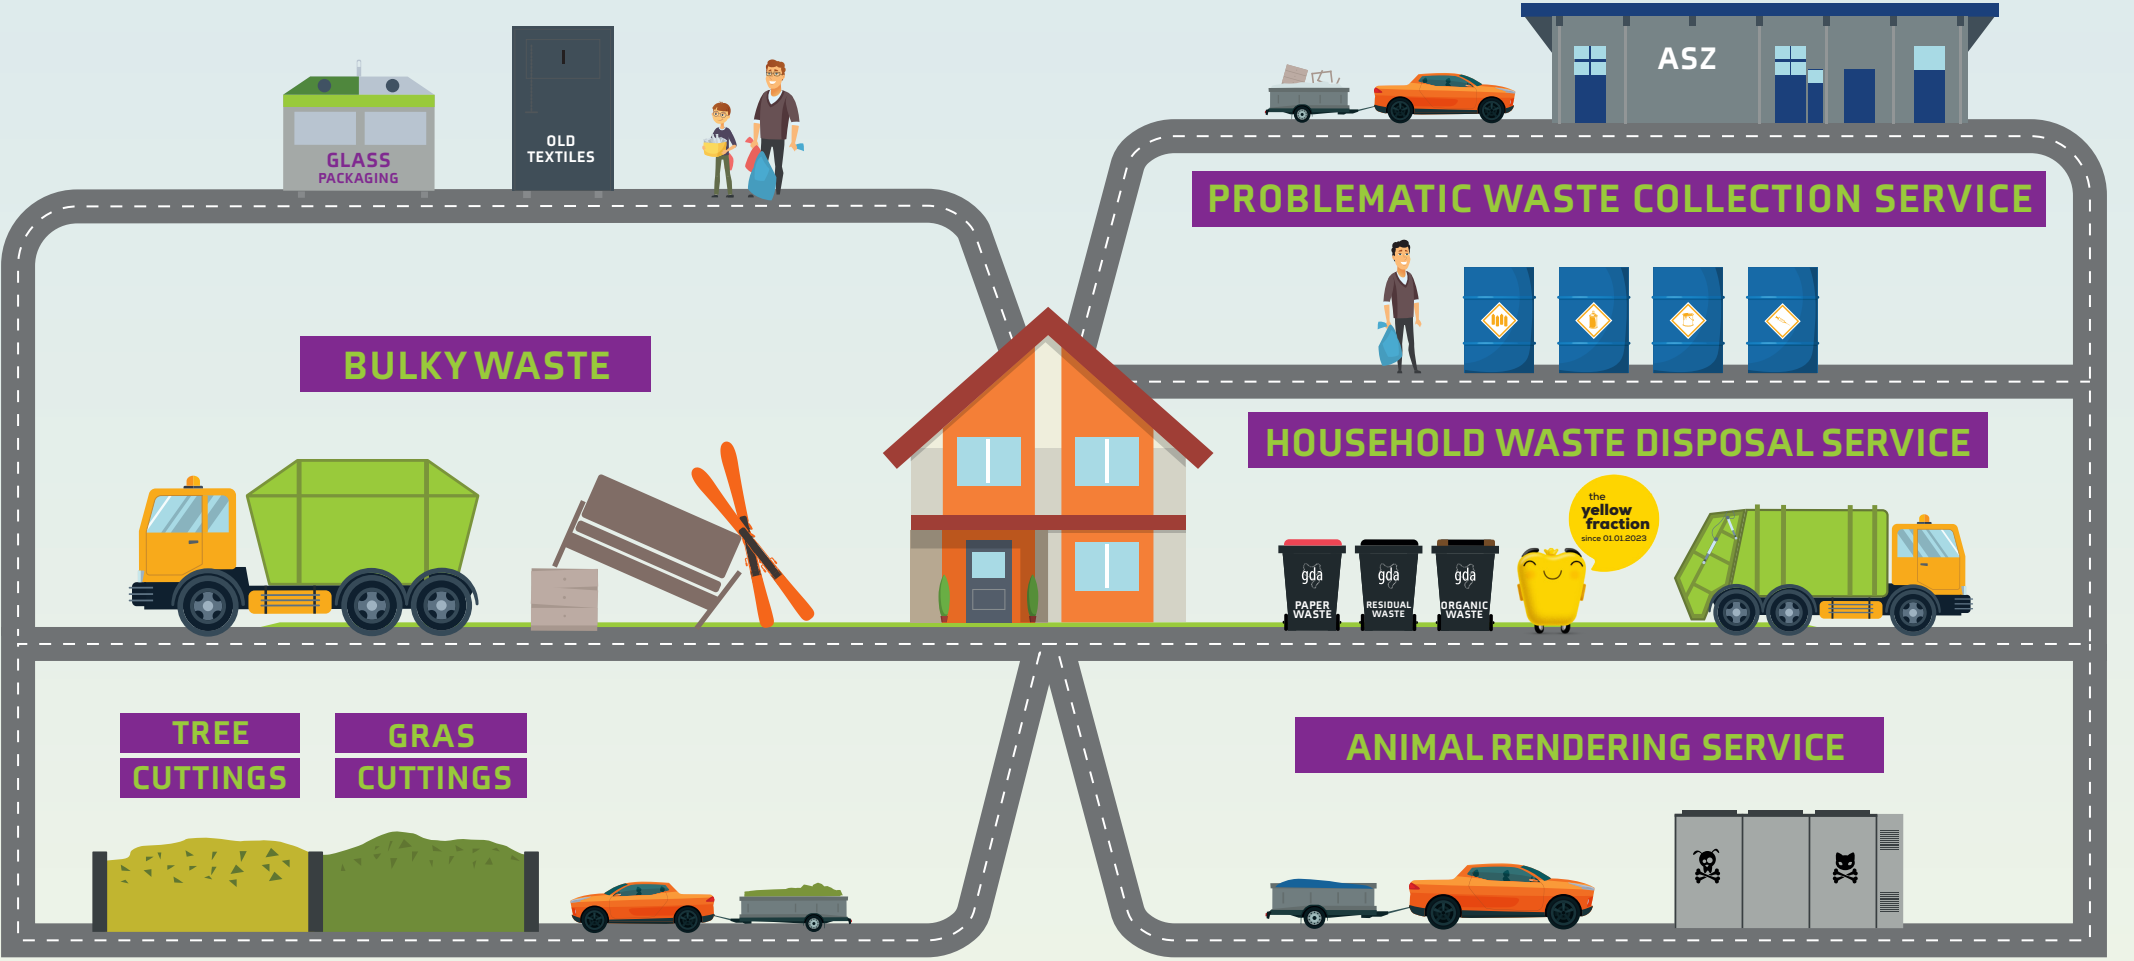

RECYCLING PLACE

RECYCLING CENTER

RECYCLING PLACE

Nearly **400 "Recycling Places"** are located in the district of Amstetten. All of them are equipped with containers for the disposal of **glass packaging**. **100 of them** also have containers for collecting **old textiles**. There are **50 Recycling Places** which are **wheelchair accessible**.

ORGANIC WASTE

- fruit waste
- vegetable waste
- coffee grounds
- coffee filters
- food scraps
- leaves
- plant remains
- eggshells ...

In the course of the „household waste disposal service“ **residual waste, paper waste, organic waste** and packaging made of plastics as well as metals (**yellow fraction**) will be **picked up regularly from your home**.

- *paint residues
- *waste paints
- *spray cans
- *wast oils
- *detergents
- *acid
- *lye
- *insecticides, pesticides ...

OTHER

- building rubble
- *used tires ...

*Can only be disposed of at selected Recycling Centers!

» www.gda.gv.at/gruen-strauchschnitt

TREE CUTTINGS

- woody tree cuttings
- branches
- brushwood
- roots ...

GRASS CUTTINGS

- lawn cuttings
- fallen fruit
- plant remains
- hay, straw ...

Attention: weight per piece max. 80 kg, diameter max. 15 cm